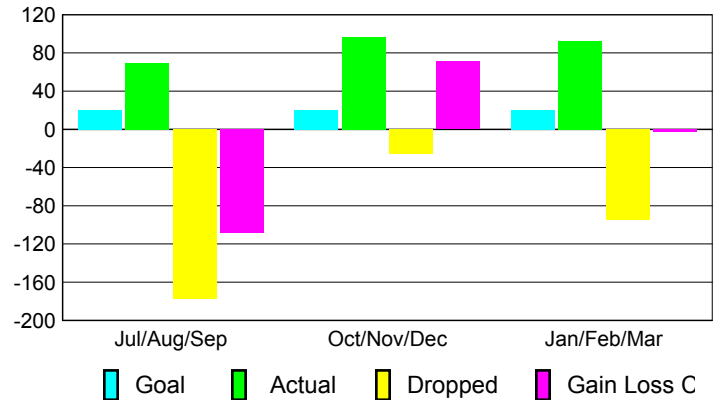

Membership Results 2008-2009

Goal, New, Dropped, Gain/Loss