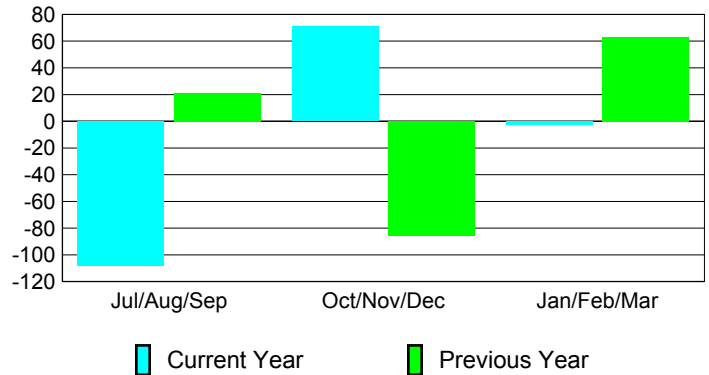

Comparison of Membership Gain/Loss

Current Year Compared to the Previous Year