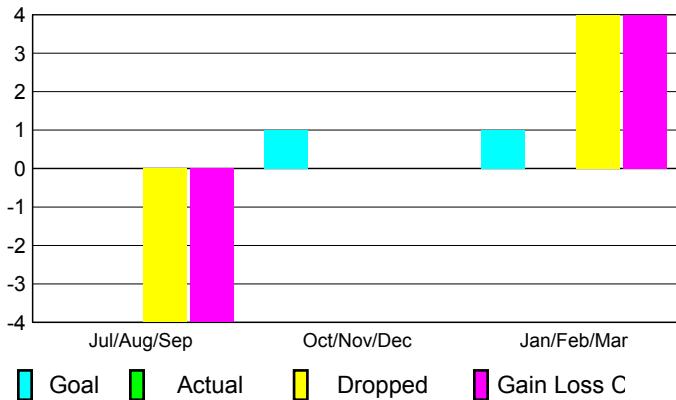

2008-2009 GMT Quarterly Report for District (or Undistricted) **District 301 B**

GMT: **Doctor DATUK K NAGARATNA**

Location: **PHILIPPINES**

GMT CA: **5**

CLUBS

Club Results 2008-2009

Clubs 2007-2008

Month	New Club Goal	Actual New Clubs	Actual Dropped Clubs	Gain/Loss of Clubs	Gain/Loss of Clubs
Jul/Aug/Sep	0	0	-4	-4	0
Oct/Nov/Dec	1	0	0	0	-4
Jan/Feb/Mar	1	0	4	4	3
Totals	2	0	0	0	-1

Club Results 2008-2009

Goal, New, Dropped, Gain/Loss