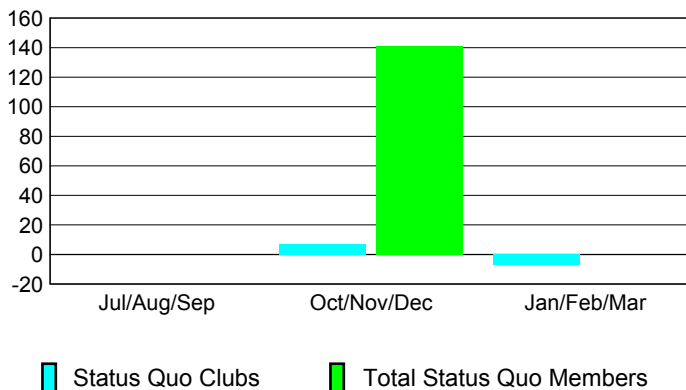

### Clubs 2007-2008

Month	New Club Goal	Actual New Clubs	Actual Dropped Clubs	Gain/Loss of Clubs	Gain/Loss of Clubs
Jul/Aug/Sep	0	0	-4	-4	0
Oct/Nov/Dec	1	0	0	0	-4
Jan/Feb/Mar	1	0	4	4	3
<b>Totals</b>	<b>2</b>	<b>0</b>	<b>0</b>	<b>0</b>	<b>-1</b>

### Club Results 2008-2009

Goal, New, Dropped, Gain/Loss

### Comparison of Club Gain/Loss

Current Year Compared to the Previous Year

### YTD Status Quo Clubs 2008-2009

Status Quo Clubs Compared to Status Quo Members