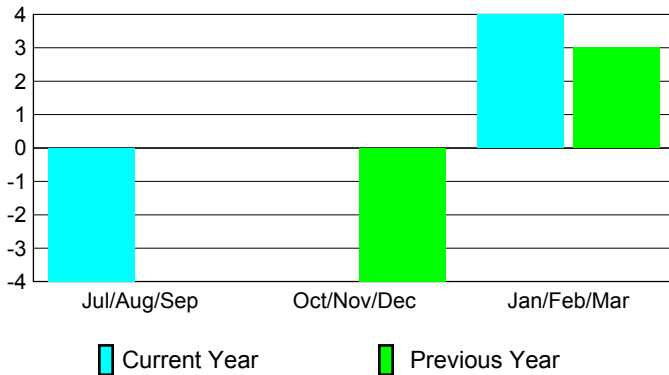

Comparison of Club Gain/Loss

Current Year Compared to the Previous Year